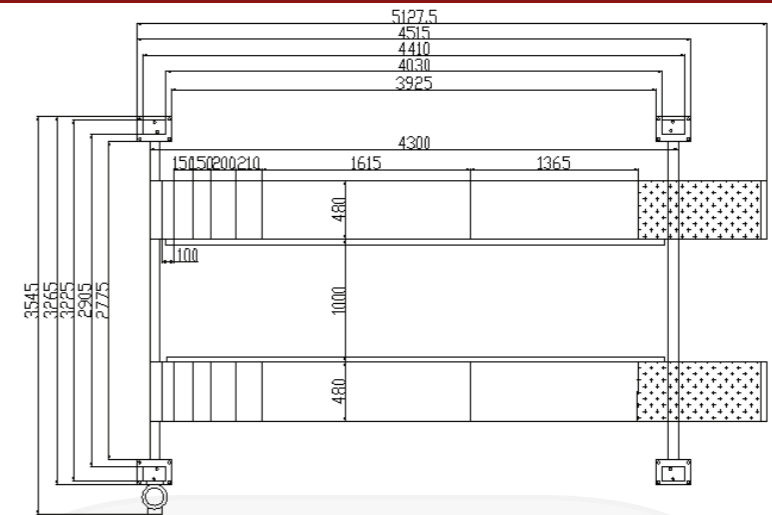

4000kg

Heavy Duty
Lifting Capacity

2220mm

Overall Height
of Lift

1850mm

Maximum Lifting
Height

DIMENSIONS

TECHNICAL DATA

MODEL NO.	GEO-WA4.3
Lifting Capacity	4000kg
Max Lifting Height	1850mm
Overall Height	2220mm
Overall Width	3545mm
Platform Length	4300mm
Platform Width	480mm
Space Between Platforms	1000mm
Min Lifting Height	205mm
Electricity Supply	1 or 3 Phase Available

GEO-WA4.3

4.3 M WHEEL ALIGNMENT LIFT

- Wheel alignment lift with front recesses for turn plates, and integrated rear slip plates.
- This 4 Post Wheel Alignment Lift has 4.3 Metre platforms and conforms to all current UK and European safety regulations.
- All Garage Equipment Online Four Post Wheel Alignment Lifts hold full UK CE Certification.
- Air Operated Locking Mechanism.
- Manual Jacking Beam Optional at £595 + VAT.
- Turn-plates Included
- Highly Durable Powder Coated Finish.
- All 4 Post Wheel Alignment Lifts come complete with a full two year parts warranty.
- Tested to Destruction 150% of its Safe Working Load, Work in Confidence.

* Max Lifting Height is measured with adjustable screw pads in highest position
 ** Machine shown with optional equipment. Actual product appearance may differ