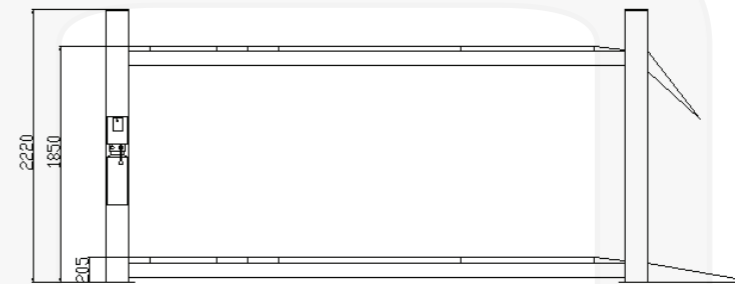

4000kg

Heavy Duty
Lifting Capacity

2220mm

Overall Height
of Lift

1850mm

Maximum Lifting
Height

DIMENSIONS

TECHNICAL DATA

MODEL NO.	GEO-WA4.3
Lifting Capacity	4000kg
Max Lifting Height	1850mm
Overall Height	2220mm
Overall Width	3545mm
Platform Length	4300mm
Platform Width	480mm
Space Between Platforms	1000mm
Min Lifting Height	205mm
Electricity Supply	1 or 3 Phase Available

GEO-WA4.3

4.3 M WHEEL ALIGNMENT LIFT

- Wheel alignment lift with front recesses for turn plates, and integrated rear slip plates.
- This 4 Post Wheel Alignment Lift has 4.3 Metre platforms and conforms to all current UK and European safety regulations.
- All Garage Equipment Online Four Post Wheel Alignment Lifts hold full UK CE Certification.
- Air Operated Locking Mechanism.
- Manual Jacking Beam Optional at £595 + VAT.
- Turn-plates Included
- Highly Durable Powder Coated Finish.
- All 4 Post Wheel Alignment Lifts come complete with a full two year parts warranty.
- Tested to Destruction 150% of its Safe Working Load, Work in Confidence.

* Max Lifting Height is measured with adjustable screw pads in highest position
 ** Machine shown with optional equipment. Actual product appearance may differ